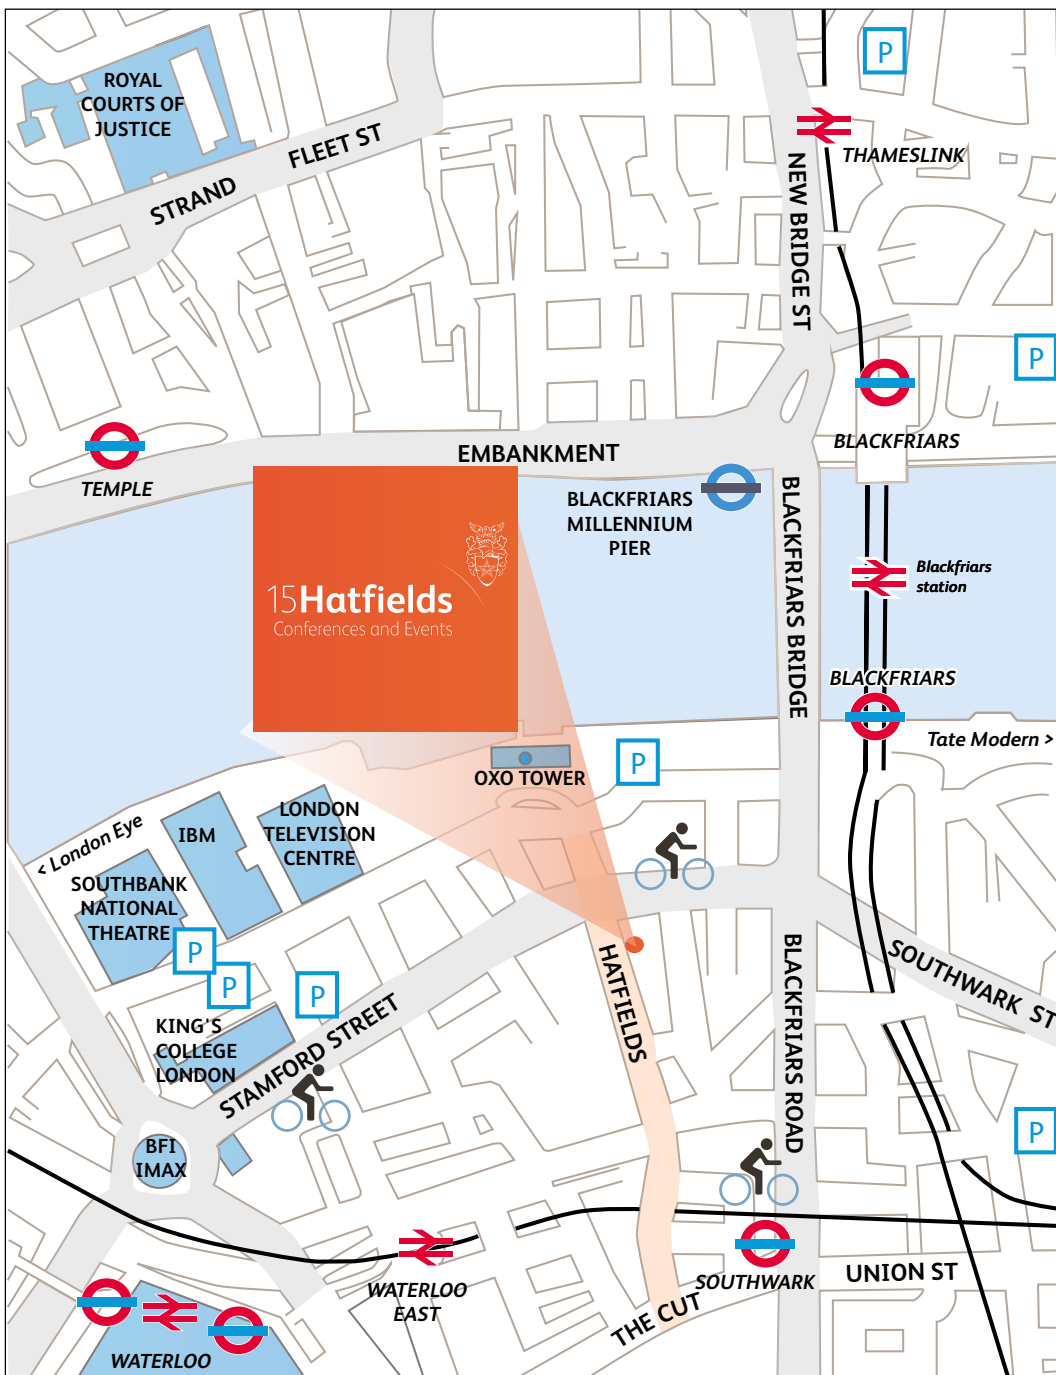

15Hatfields

Conferences and Events

By train
To mainline stations **Waterloo, Waterloo East and Blackfriars.**

By underground
Waterloo station served by **Northern, Bakerloo and Jubilee** lines. **Southwark** station served by **Jubilee** line. **Blackfriars** served by **Circle and District** lines.

On foot
From Waterloo station: Locate **IMAX cinema** roundabout outside of the station leaving from exit 4 Tenison Way. Take **Stamford St** (eastbound) exit off the roundabout, walk for approximately 200m until you reach **Hatfields** (fourth turning), turn right and we are the second building on your left.

From Southwark Station: Turn right out of the main station onto **The Cut** and take the second right turning into **Hatfields**. We are number 15 at the top of the road on your right.

From Blackfriars station: Follow the exit signs towards the **Southbank Centre** then pass under the bridge and turn left up the stairs by **Doggets** pub. Walk down Blackfriars Road and take the second right down **Stamford St**. **Hatfields** is the second road on your left and we are number 15, the second building on your left.

Barclays Cycle Hire docking station located on Stamford St outside Kings Reach building and also directly outside Southwark Underground station.

15Hatfields, Chadwick Court, London, SE1 8DJ
020 7827 5920 | info@15hatfields.com | www.15hatfields.com